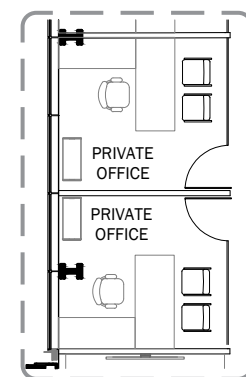

LEVEL 6
7,066 RSF

12'3"
 Ceiling Height

Office Inquiries
HOWARD HERSCH
212 812 6020
howard.hersch@am.jll.com

Retail Inquiries
RICHARD SKULNIK
212 750 6565
rskulnik@ripcony.com

SHARED SPACE
 Conference Rooms ±01

WORKSPACE
 Reception 01
 Private Office ±04
 Workstations ±30

Total Headcount 27-35

Alternative Layout @ Conference Room